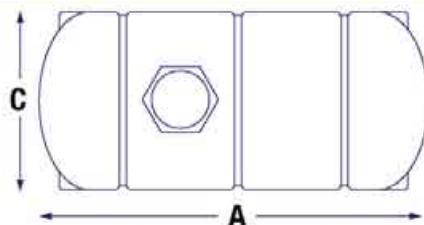

VISTA SUPERIOR

TNH-2850 Lt
TNH-5000 Lt

TNH-1000 Lt